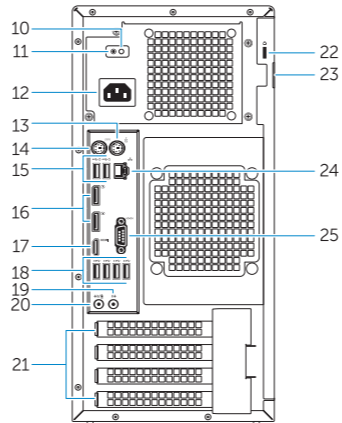

## Features

功能部件 | 功能 | 外觀 | 기능

- Power button
- Optical drive
- Optical drive (optional)
- Headphone connector
- Microphone connector
- USB 3.0 connectors
- USB 2.0 connector
- USB 2.0 connector with PowerShare
- Hard-drive activity light
- Power-supply diagnostic light
- Power-supply diagnostic button
- Power-cable connector
- PS/2 mouse connector